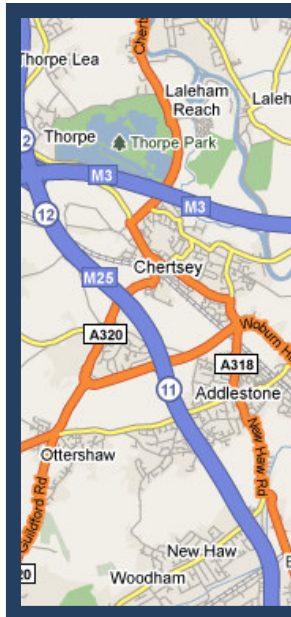

Weybridge Location Map

Directions:

Exit the M25 at Junction 10 (A3) and on the roundabout head North on the A3 towards London.

Exit the A3 at the first junction (Painshill A245) and take the first exit on the roundabout heading towards Byfleet.

On the A245 get into the right hand lane and turn right at the first set of traffic lights onto Seven Hills Road (B365).

Continue straight (second exit) at the first roundabout.

Take the first exit onto Queens Road (A317) heading towards Weybridge at the next roundabout. After you go over a railway bridge take the third right into South Road, between Tesco's Metro and a Pharmacy.

Continue to the end of South Road and turn left into a small car park. Park anywhere on the right hand side on the red bricks.

By train:

The closest train station is Weybridge Station which is situated approximately 1.2 miles away by car and a taxi would cost in the region of £6 per journey. Walking from the station would take about 20 minutes.